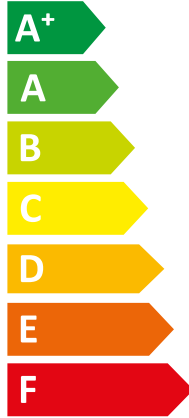

ENERG
енергия · ενέργεια

VWL 85/7.2 AS 230V S3 + VWL

Vaillant

108/7.2 IS

A++

A

Two icons showing sound power levels. The top icon shows a speaker inside a house with the value 41 dB. The bottom icon shows a speaker outside a house with the value 63 dB.

A legend for power consumption in kW, shown as a rounded rectangle with three colored squares and their corresponding values: a dark blue square for 8 kW, a medium blue square for 8 kW, and a light blue square for 7 kW.