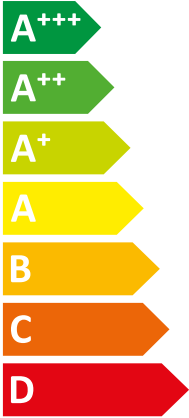

ENERG
енергия · ενέργεια

VWL 85/7.2 AS 230V S3 + VWL

Vaillant

108/7.2 IS

A++

A

Two icons showing sound power levels. The top icon shows a speaker inside a house with the value 41 dB. The bottom icon shows a speaker outside a house with the value 63 dB.

A legend for power consumption in kW, shown as a rounded rectangle with three colored squares and their corresponding values: a dark blue square for 8 kW, a medium blue square for 8 kW, and a light blue square for 7 kW.