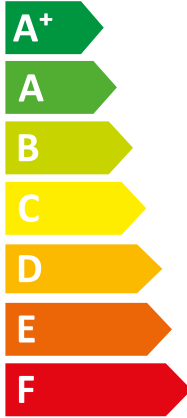

**ENERG**  
енергия · ενεργεια

VWL 45/7.2 AS 230V S3 + VWL

I Vaillant

II 108/7.2 IS C2

**A++**

**A**

Two icons showing sound power levels. The top icon shows a speaker inside a house with the value 41 dB. The bottom icon shows a speaker outside a house with the value 63 dB.

A legend for power consumption in kW, shown as a blue rounded rectangle containing three items: a dark blue square for 4 kW, a medium blue square for 5 kW, and a light blue square for 4 kW.