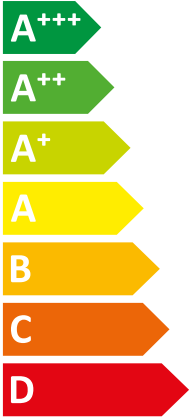

**ENERG**  
енергия · ενεργεια

VWL 45/7.2 AS 230V S3 + VWL

I Vaillant

II 108/7.2 IS C2

**A++**

**A**

Two icons showing sound power levels. The top icon shows a speaker inside a house with the value 41 dB. The bottom icon shows a speaker outside a house with the value 63 dB.

A legend for power consumption in kW, shown as a blue rounded rectangle containing three items: a dark blue square for 4 kW, a medium blue square for 5 kW, and a light blue square for 4 kW.