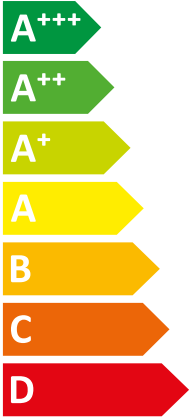

ENERG
енергия · ενεργεια

VWL 65/7.2 AS 230V S3 + VWL

Vaillant

108/7.2 IS C2

A++

A

Two sound power level icons. The top one shows a speaker icon with sound waves and the text "41 dB". The bottom one shows a house icon with sound waves and the text "63 dB".

A legend for power consumption in kW, showing three colored squares: dark blue for "4 kW", medium blue for "5 kW", and light blue for "5 kW".