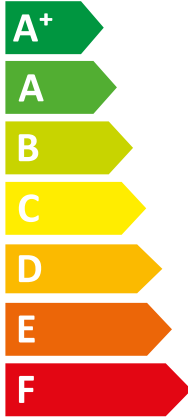

ENERG
енергия · ενεργεια

VWL 65/7.2 AS 230V S3 + VWL

Vaillant

108/7.2 IS C2

A++

A

Two sound power level icons. The top one shows a speaker icon with sound waves and the text "41 dB". The bottom one shows a house icon with sound waves and the text "63 dB".

A legend for power consumption in kW, showing three colored squares: dark blue for "4 kW", medium blue for "5 kW", and light blue for "5 kW".