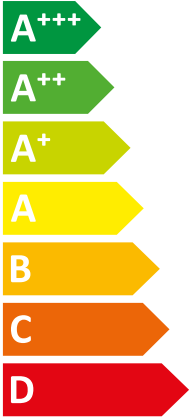

ENERG
енергия · ενέργεια

VWL 45/7.2 AS 230V S3 + VWL

Vaillant

108/7.2 IS

A++

A

Two icons showing sound power levels. The top icon shows a speaker inside a house with the value 41 dB. The bottom icon shows a speaker outside a house with the value 63 dB.

A legend for power consumption in kW, shown as a map of Europe. The legend includes three categories: 4 kW (dark blue), 5 kW (medium blue), and 4 kW (light blue).