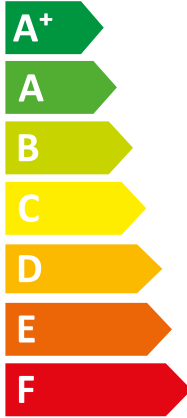

ENERG
енергия · ενέργεια

VWL 45/7.2 AS 230V S3 + VWL

Vaillant

108/7.2 IS

A++

A

Two icons showing sound power levels. The top icon shows a speaker inside a house with the value 41 dB. The bottom icon shows a speaker outside a house with the value 63 dB.

A legend for power consumption in kW, shown as a map of Europe. The legend includes three categories: 4 kW (dark blue), 5 kW (medium blue), and 4 kW (light blue).