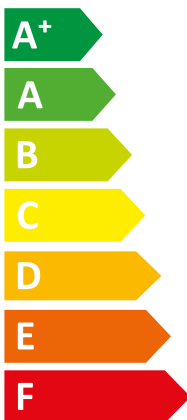

ENERG

енергия · ενεργεια

VWL 105/7.2 AS 230V S3 + VWL

Vaillant

108/7.2 IS C2

A++

A

Two icons showing sound power levels. The top icon shows a speaker inside a house with the text "41 dB". The bottom icon shows a speaker outside a house with the text "63 dB".

A legend with three colored squares and their corresponding power outputs: a dark blue square for "8 kW", a medium blue square for "8 kW", and a light blue square for "7 kW".