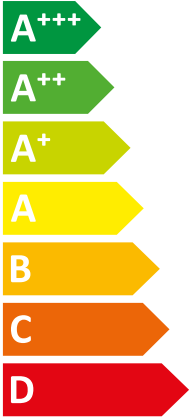

ENERG
енергия · ενεργεια

VWL 105/7.2 AS 230V S3 + VWL

I Vaillant

II 108/7.2 IS

A++

A

Two icons showing sound power levels. The top icon shows a speaker inside a house with the value **41 dB**. The bottom icon shows a speaker outside a house with the value **63 dB**.

A legend for power consumption in kW, shown as a rounded rectangle with three colored squares and corresponding text: a dark blue square for **8 kW**, a medium blue square for **8 kW**, and a light blue square for **7 kW**.