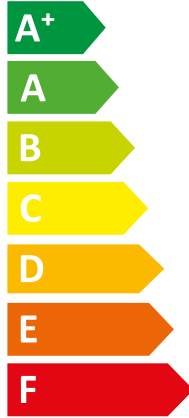

ENERG
енергия · ενεργεια

VWL 105/7.2 AS 230V S3 + VWL

I Vaillant

II 108/7.2 IS

A++

A

Two icons showing sound power levels. The top icon shows a speaker inside a house with the value **41 dB**. The bottom icon shows a speaker outside a house with the value **63 dB**.

A legend for power consumption in kW, shown as a rounded rectangle with three colored squares and corresponding text: a dark blue square for **8 kW**, a medium blue square for **8 kW**, and a light blue square for **7 kW**.