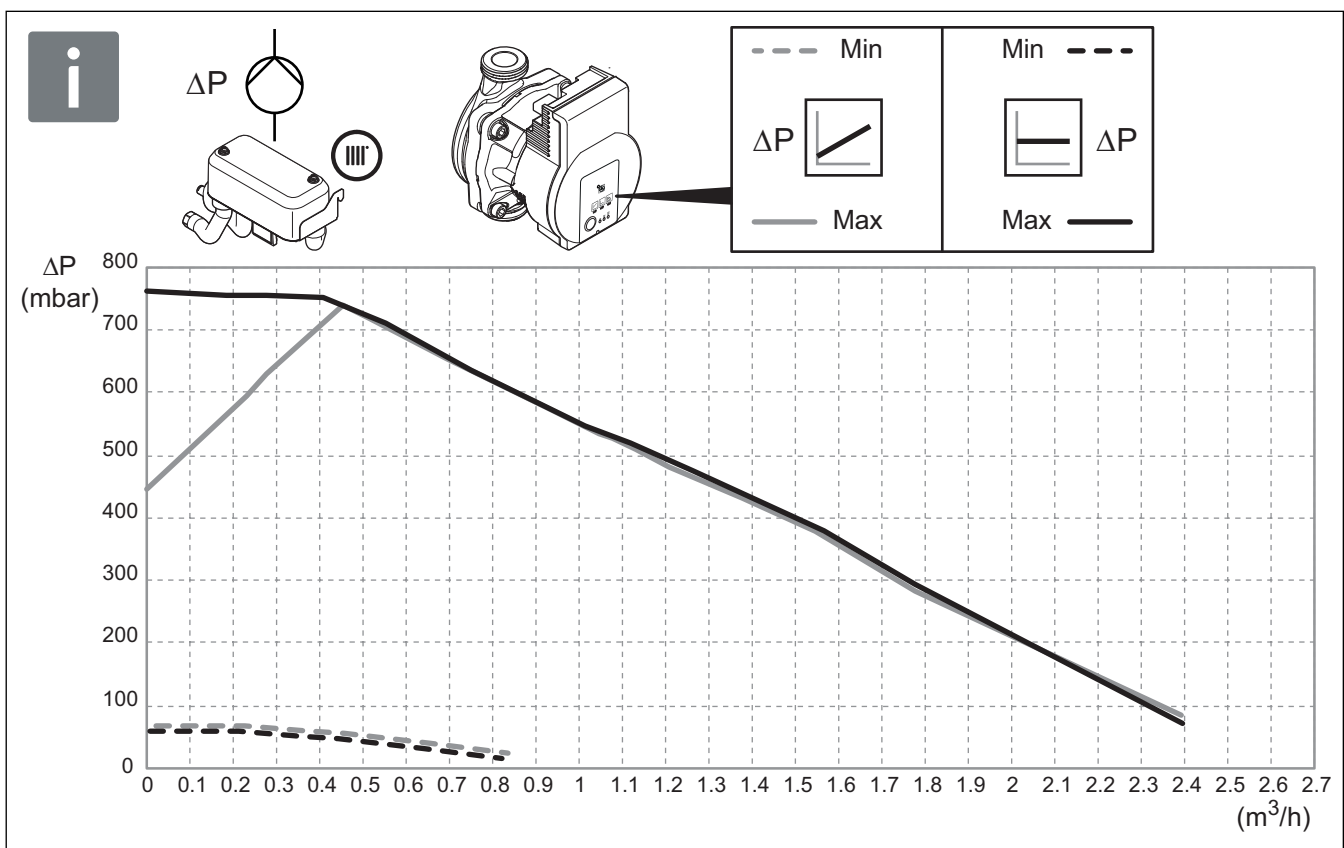

0010027973

0010027982

0020295441_00 ■ 29/07/2019

Manufacturer

Vaillant GmbH

Berghäuser Str.40 ■ D-42859 Remscheid
 Telefon 021 91 18-0 ■ Telefax 021 91 18-28 10
 info@vaillant.de ■ www.vaillant.de

© These instructions, or parts thereof, are protected by copyright and may be reproduced or distributed only with the manufacturer's written consent.