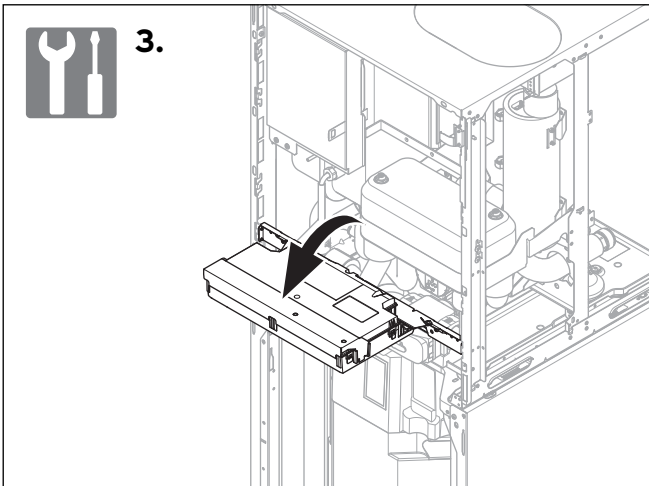

0010027973

0010027982

0020295441_00 ■ 29/07/2019

Manufacturer

Vaillant GmbH

Berghäuser Str.40 ■ D-42859 Remscheid
 Telefon 021 91 18-0 ■ Telefax 021 91 18-28 10
 info@vaillant.de ■ www.vaillant.de

© These instructions, or parts thereof, are protected by copyright and may be reproduced or distributed only with the manufacturer's written consent.