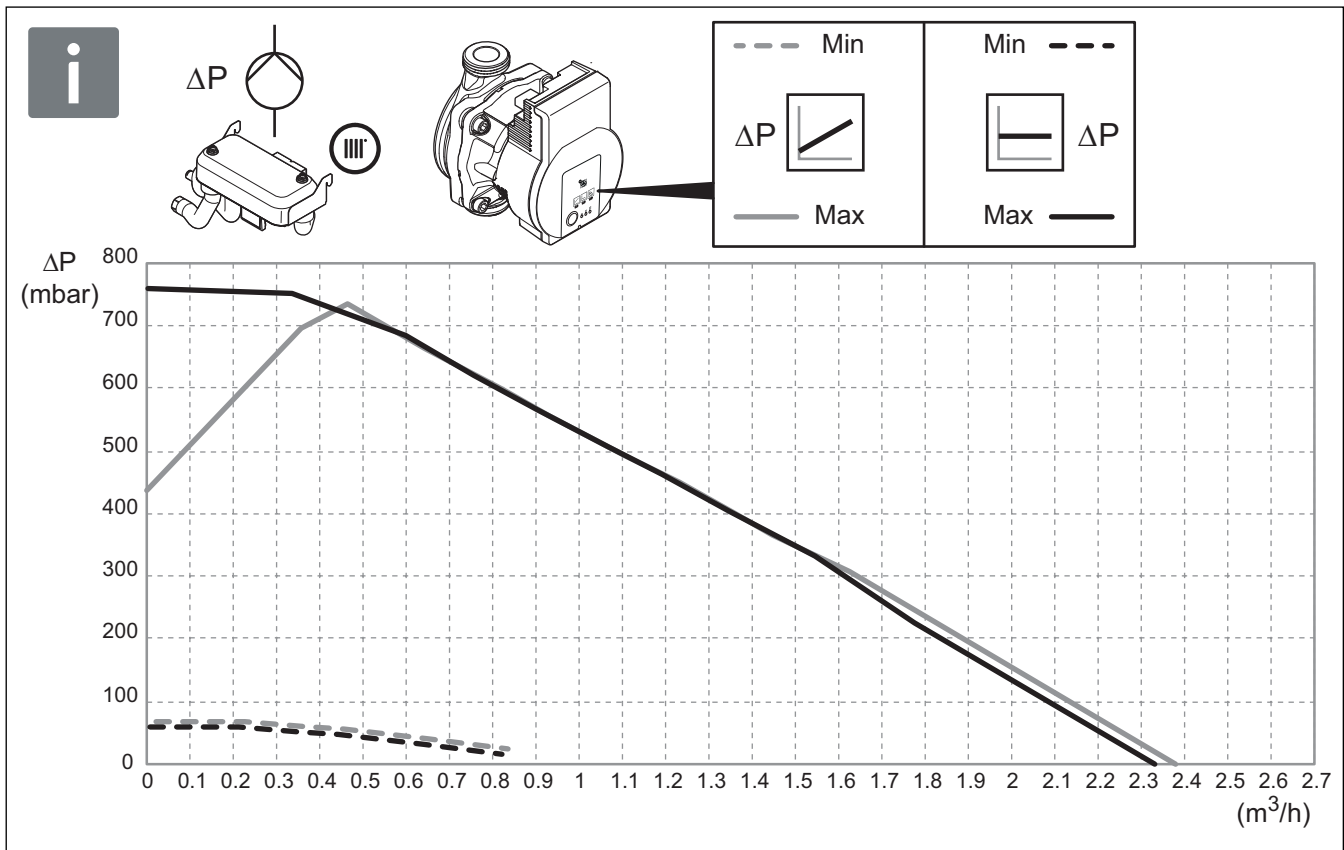

0010027973

0010027982

0020295441_00 ■ 29/07/2019

Manufacturer

Vaillant GmbH

Berghäuser Str.40 ■ D-42859 Remscheid
 Telefon 021 91 18-0 ■ Telefax 021 91 18-28 10
 info@vaillant.de ■ www.vaillant.de

© These instructions, or parts thereof, are protected by copyright and may be reproduced or distributed only with the manufacturer's written consent.