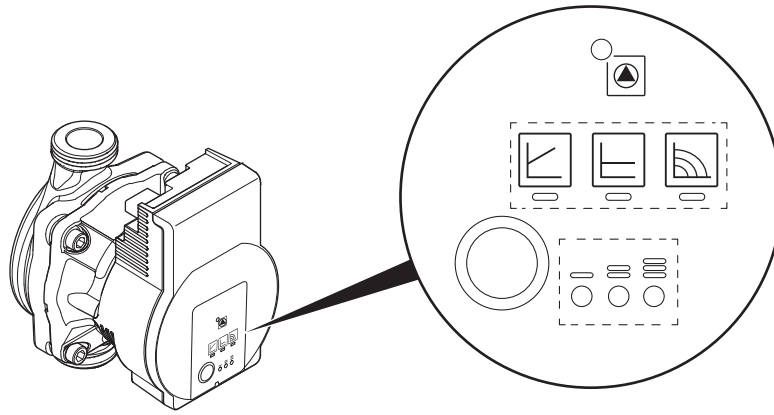

0010027973

0010027982

0020295441_00 ■ 29/07/2019

Manufacturer

Vaillant GmbH

Berghäuser Str.40 ■ D-42859 Remscheid
 Telefon 021 91 18-0 ■ Telefax 021 91 18-28 10
 info@vaillant.de ■ www.vaillant.de

© These instructions, or parts thereof, are protected by copyright and may be reproduced or distributed only with the manufacturer's written consent.