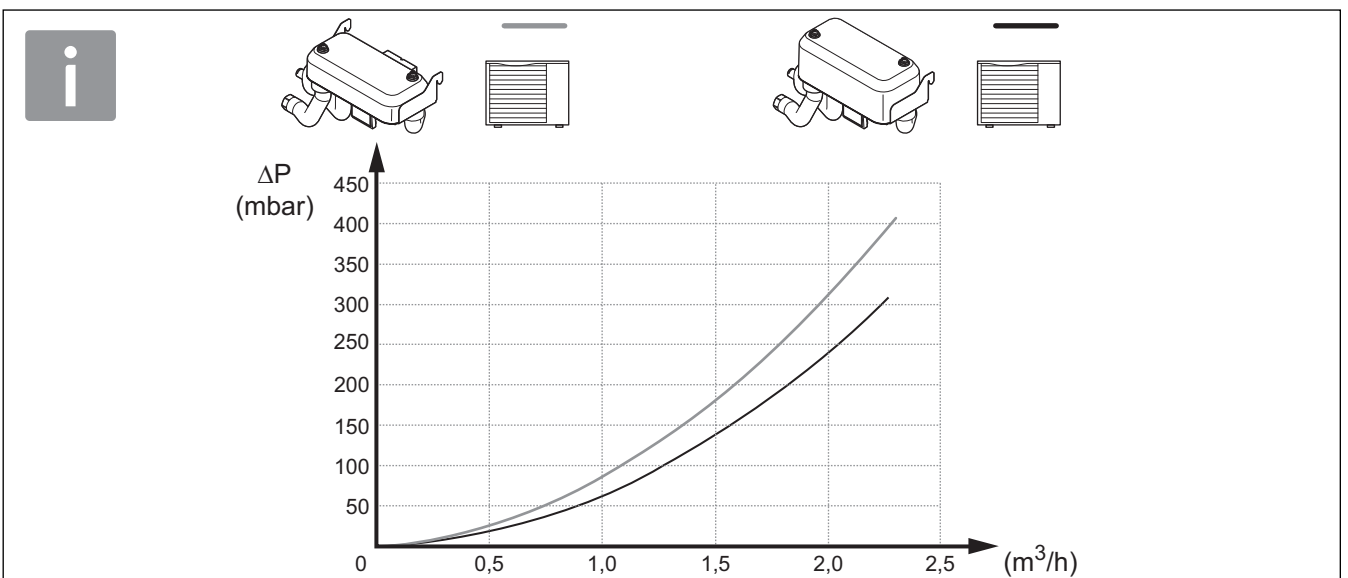

0010027973

0010027982

0020295441_00 ■ 29/07/2019

Manufacturer

Vaillant GmbH

Berghäuser Str.40 ■ D-42859 Remscheid
 Telefon 021 91 18-0 ■ Telefax 021 91 18-28 10
 info@vaillant.de ■ www.vaillant.de

© These instructions, or parts thereof, are protected by copyright and may be reproduced or distributed only with the manufacturer's written consent.