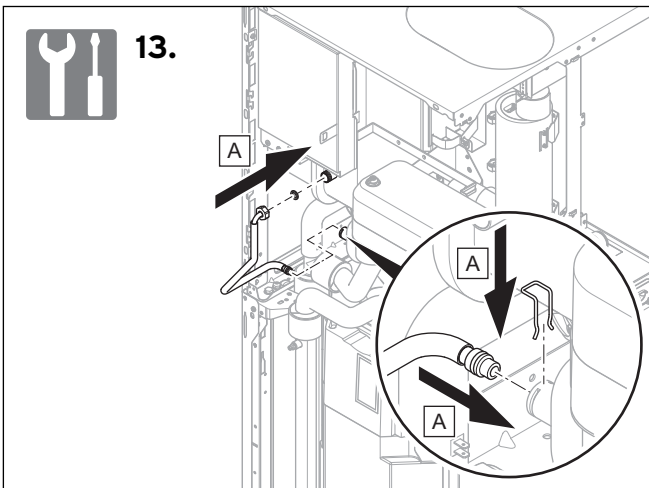

0010027973

0010027982

0020295441_00 ■ 29/07/2019

Manufacturer

Vaillant GmbH

Berghäuser Str.40 ■ D-42859 Remscheid
 Telefon 021 91 18-0 ■ Telefax 021 91 18-28 10
 info@vaillant.de ■ www.vaillant.de

© These instructions, or parts thereof, are protected by copyright and may be reproduced or distributed only with the manufacturer's written consent.