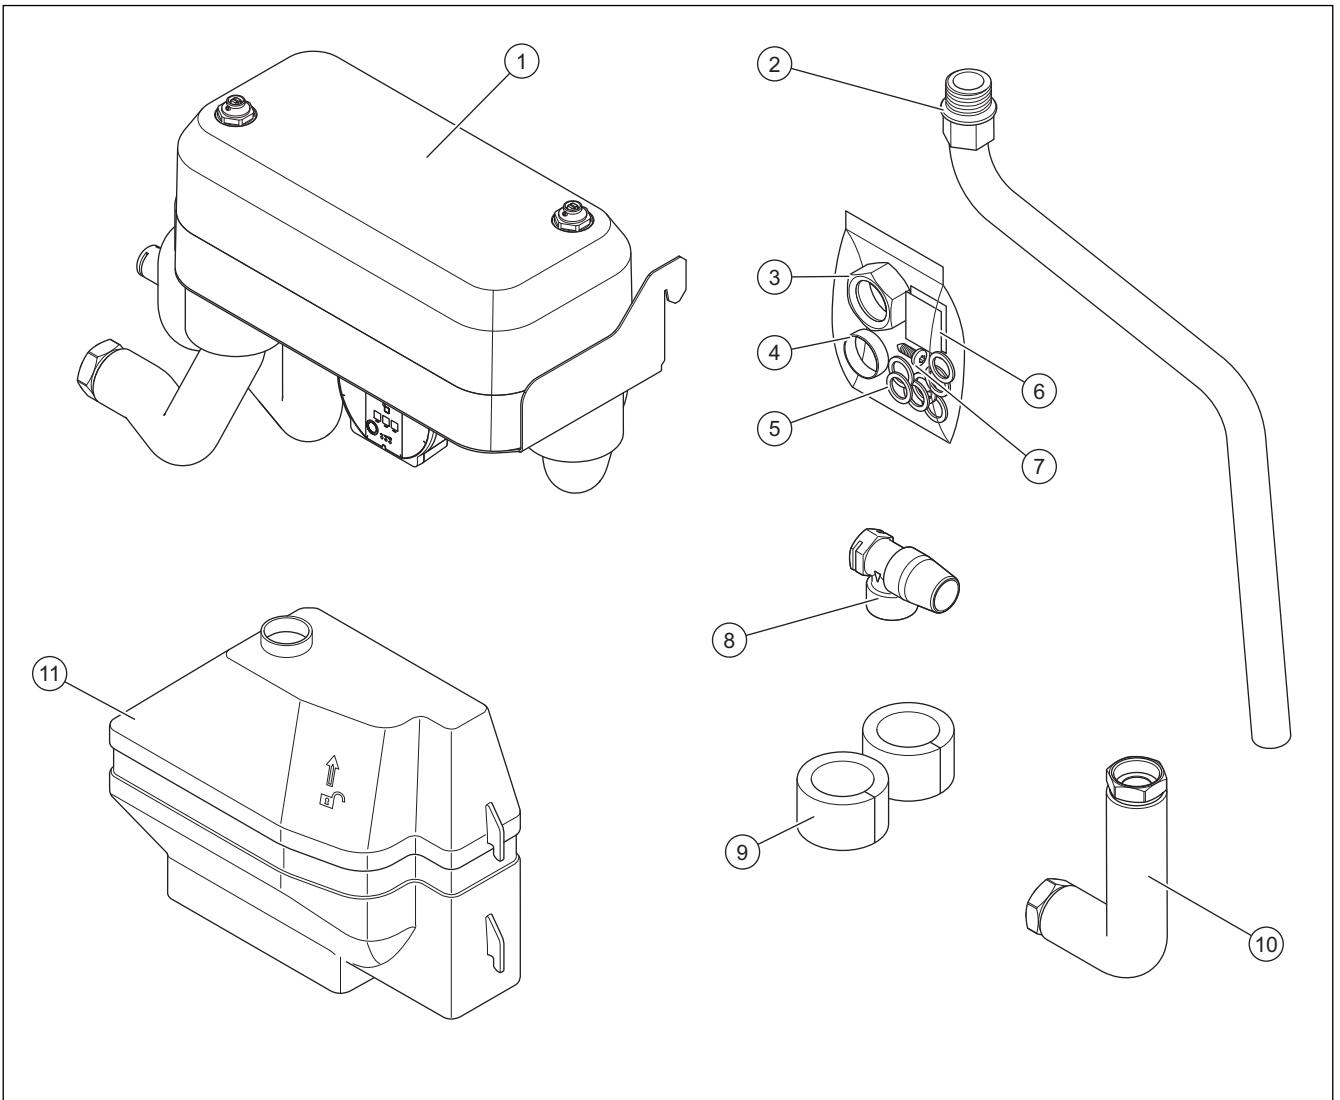

0010027973

0010027982

0020295441_00 ■ 29/07/2019

Manufacturer

Vaillant GmbH

Berghäuser Str.40 ■ D-42859 Remscheid
 Telefon 021 91 18-0 ■ Telefax 021 91 18-28 10
 info@vaillant.de ■ www.vaillant.de

© These instructions, or parts thereof, are protected by copyright and may be reproduced or distributed only with the manufacturer's written consent.