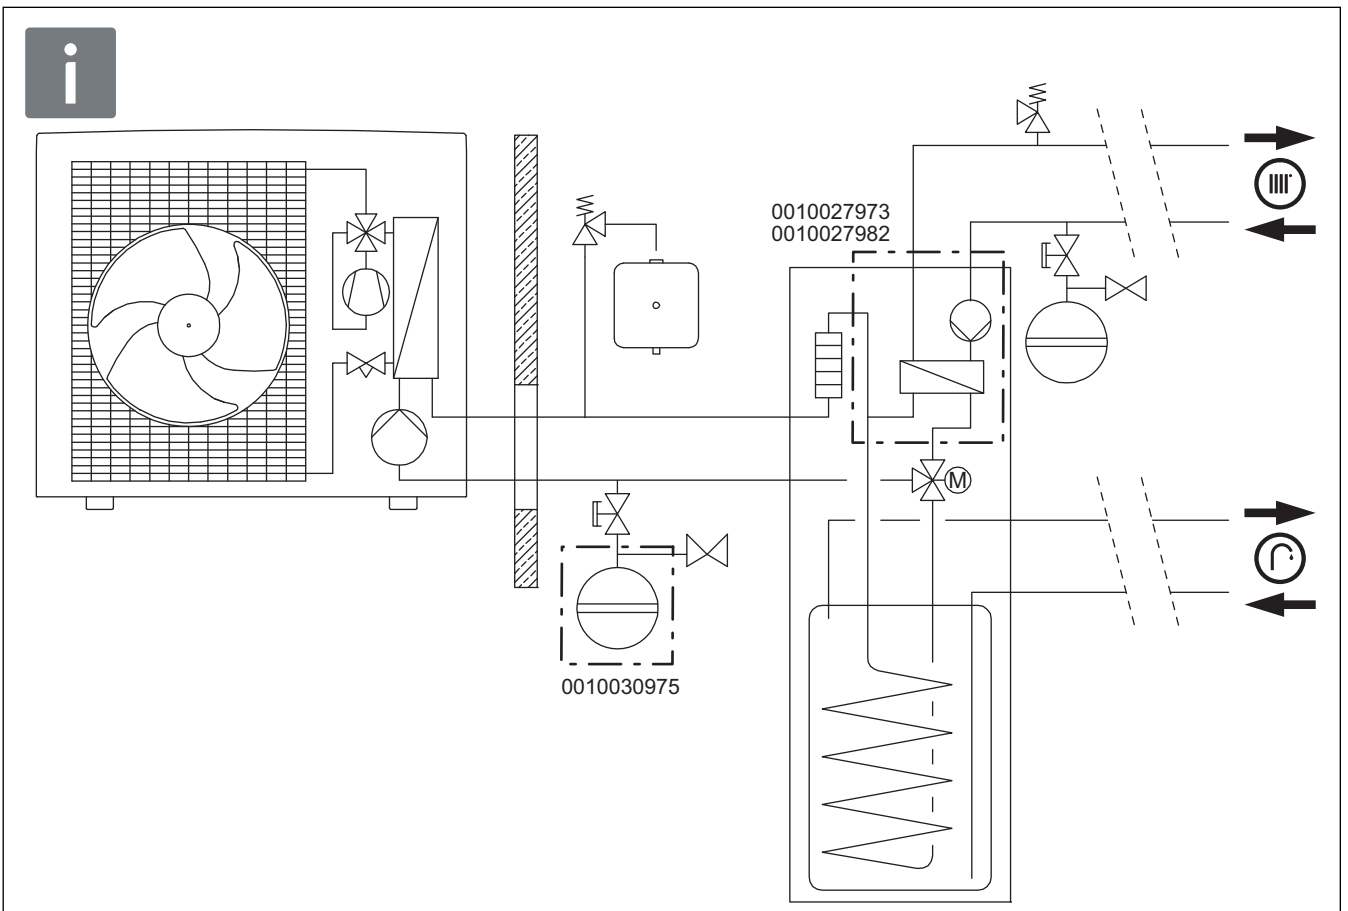

0010027973

0010027982

0020295441_00 ■ 29/07/2019

Manufacturer

Vaillant GmbH

Berghäuser Str.40 ■ D-42859 Remscheid
 Telefon 021 91 18-0 ■ Telefax 021 91 18-28 10
 info@vaillant.de ■ www.vaillant.de

© These instructions, or parts thereof, are protected by copyright and may be reproduced or distributed only with the manufacturer's written consent.